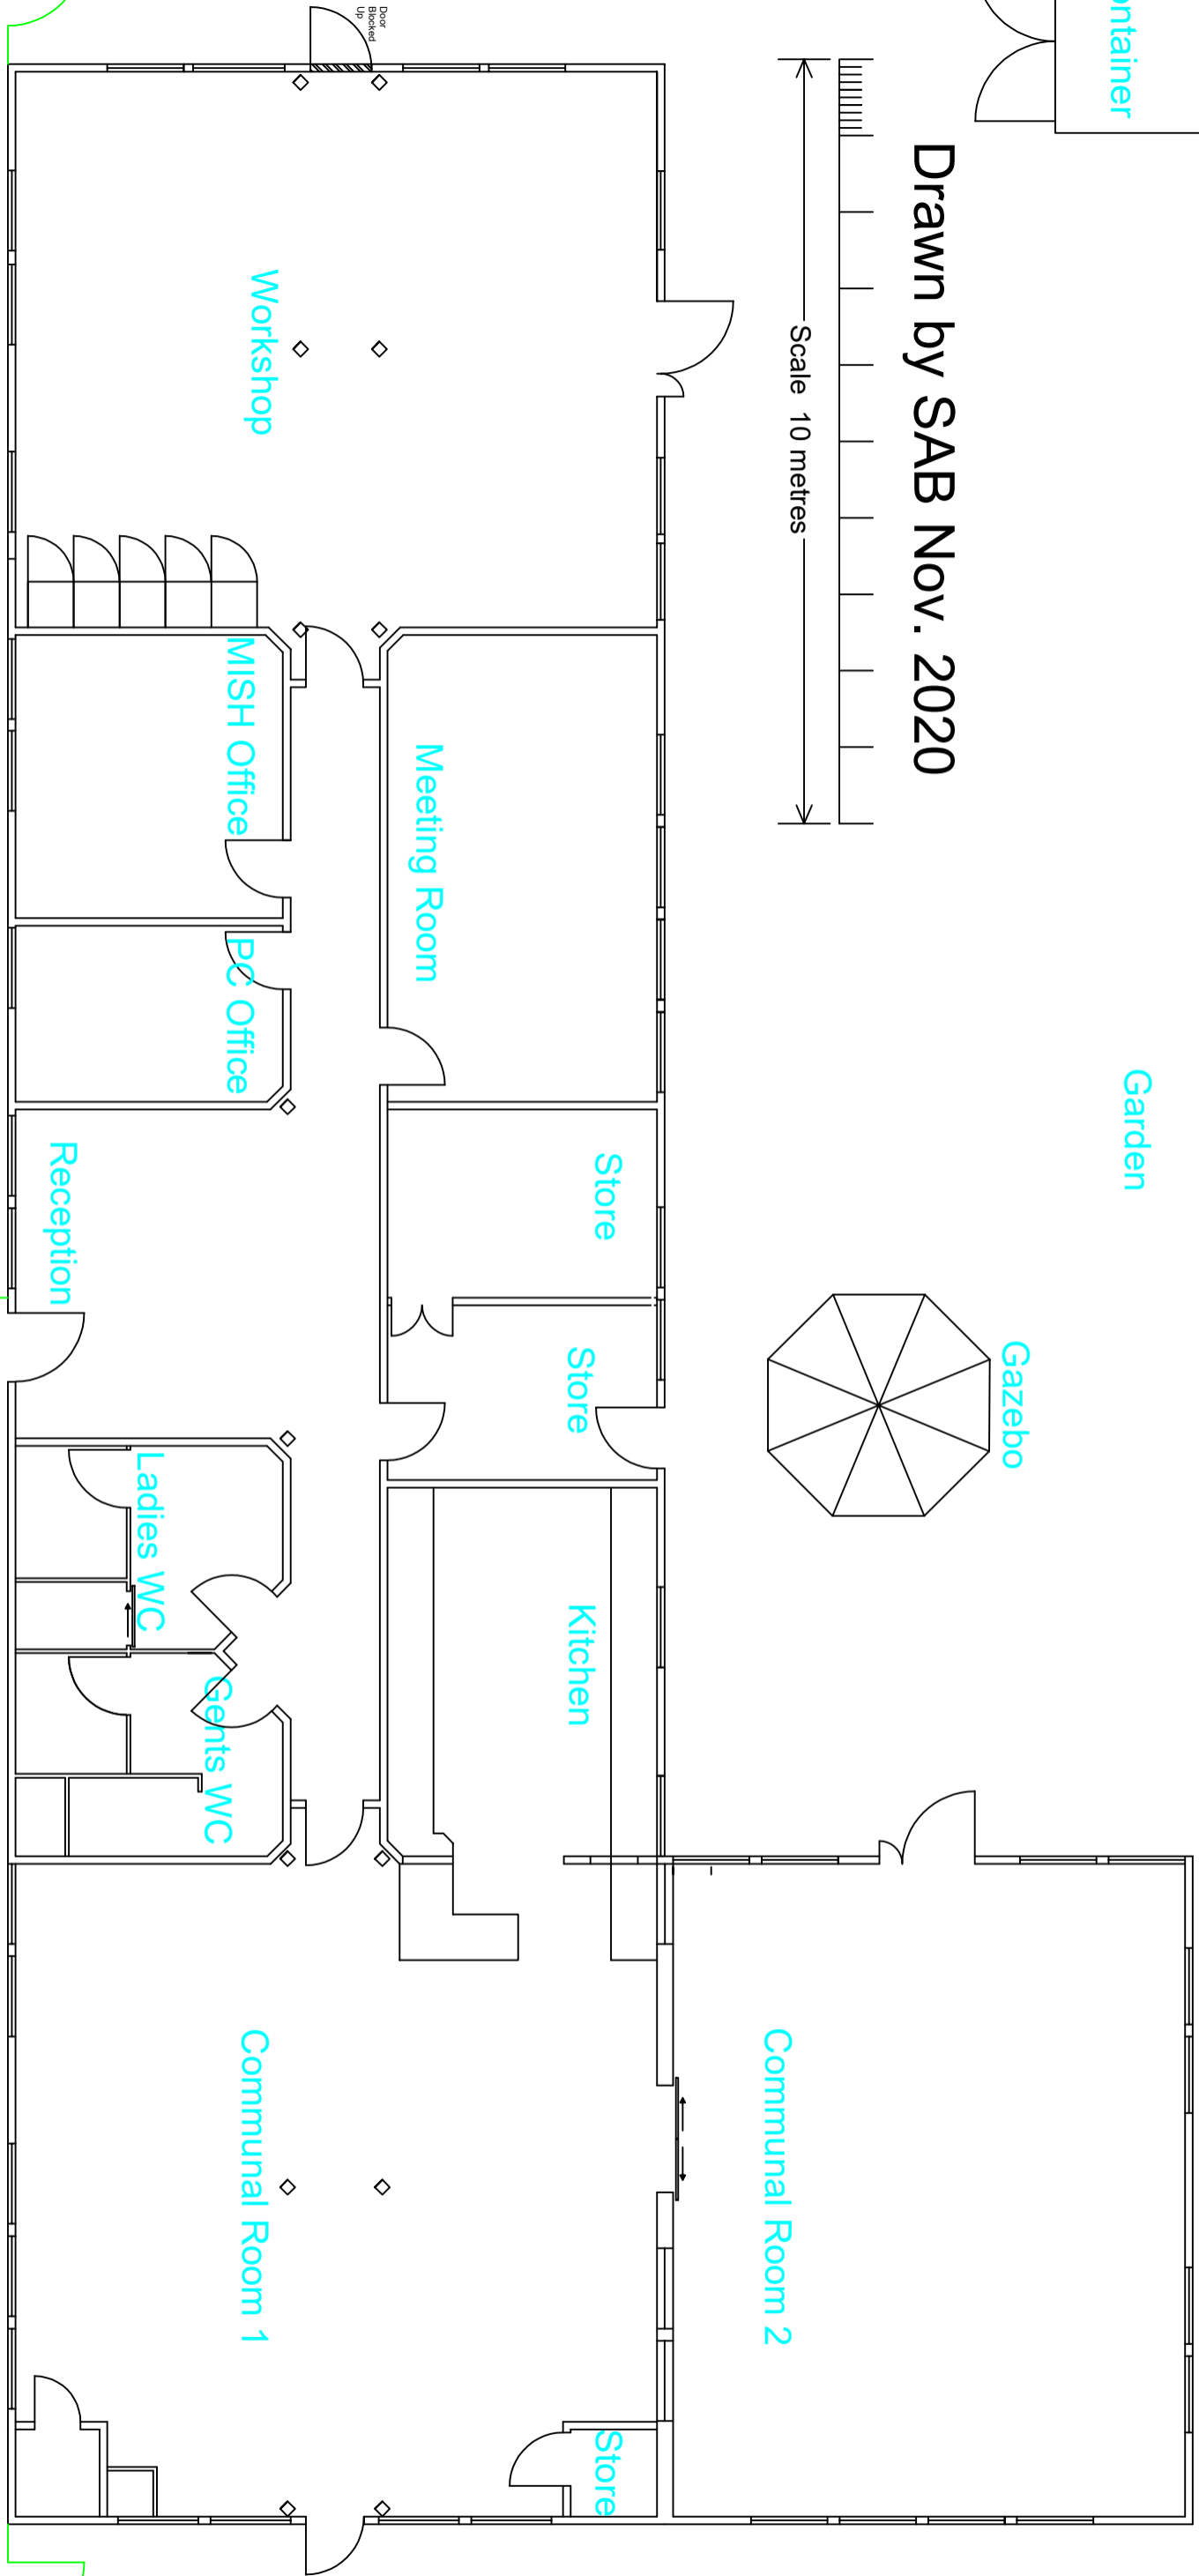

Container

Garden

Drawn by SAB Nov. 2020

Gazebo

Workshop

Meeting Room

MISH Office

PC Office

Reception

Store

Store

Kitchen

Communal Room 1

Communal Room 2

Ladies WC

Gents WC