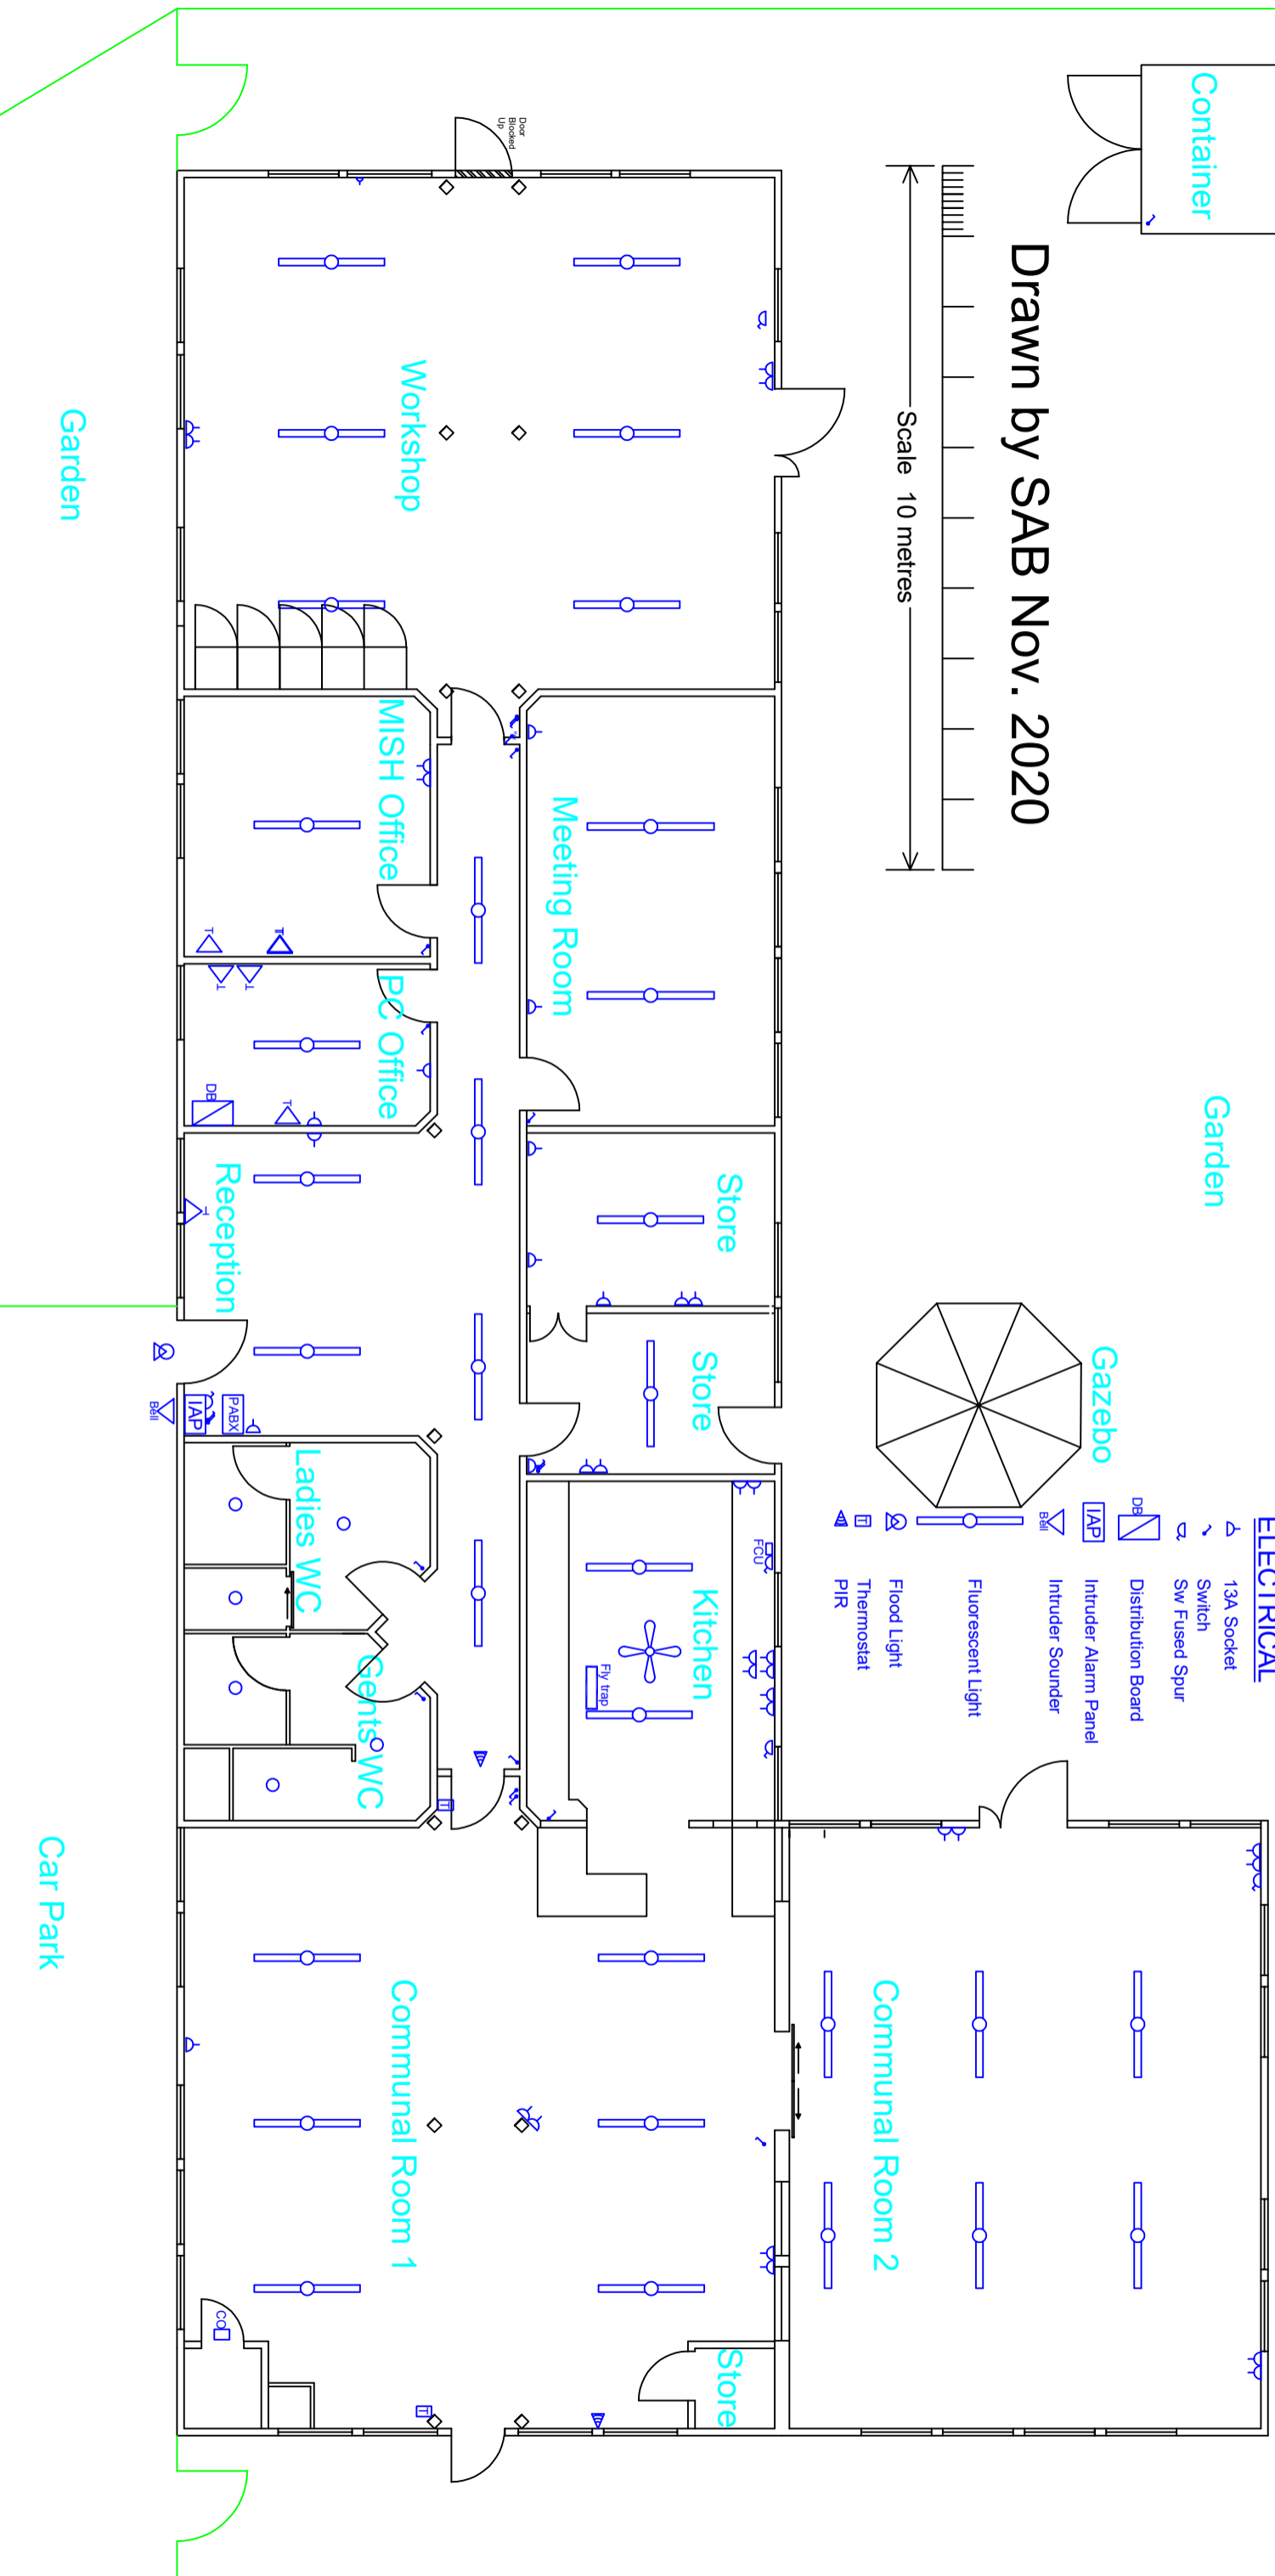

Drawn by SAB Nov. 2020

**ELECTRICAL**

- 13A Socket
- Switch
- Sw Fused Spur
- Distribution Board
- Intruder Alarm Panel
- Intruder Sounder
- Fluorescent Light
- Flood Light
- Thermostat
- PIR

Garden

Gazebo