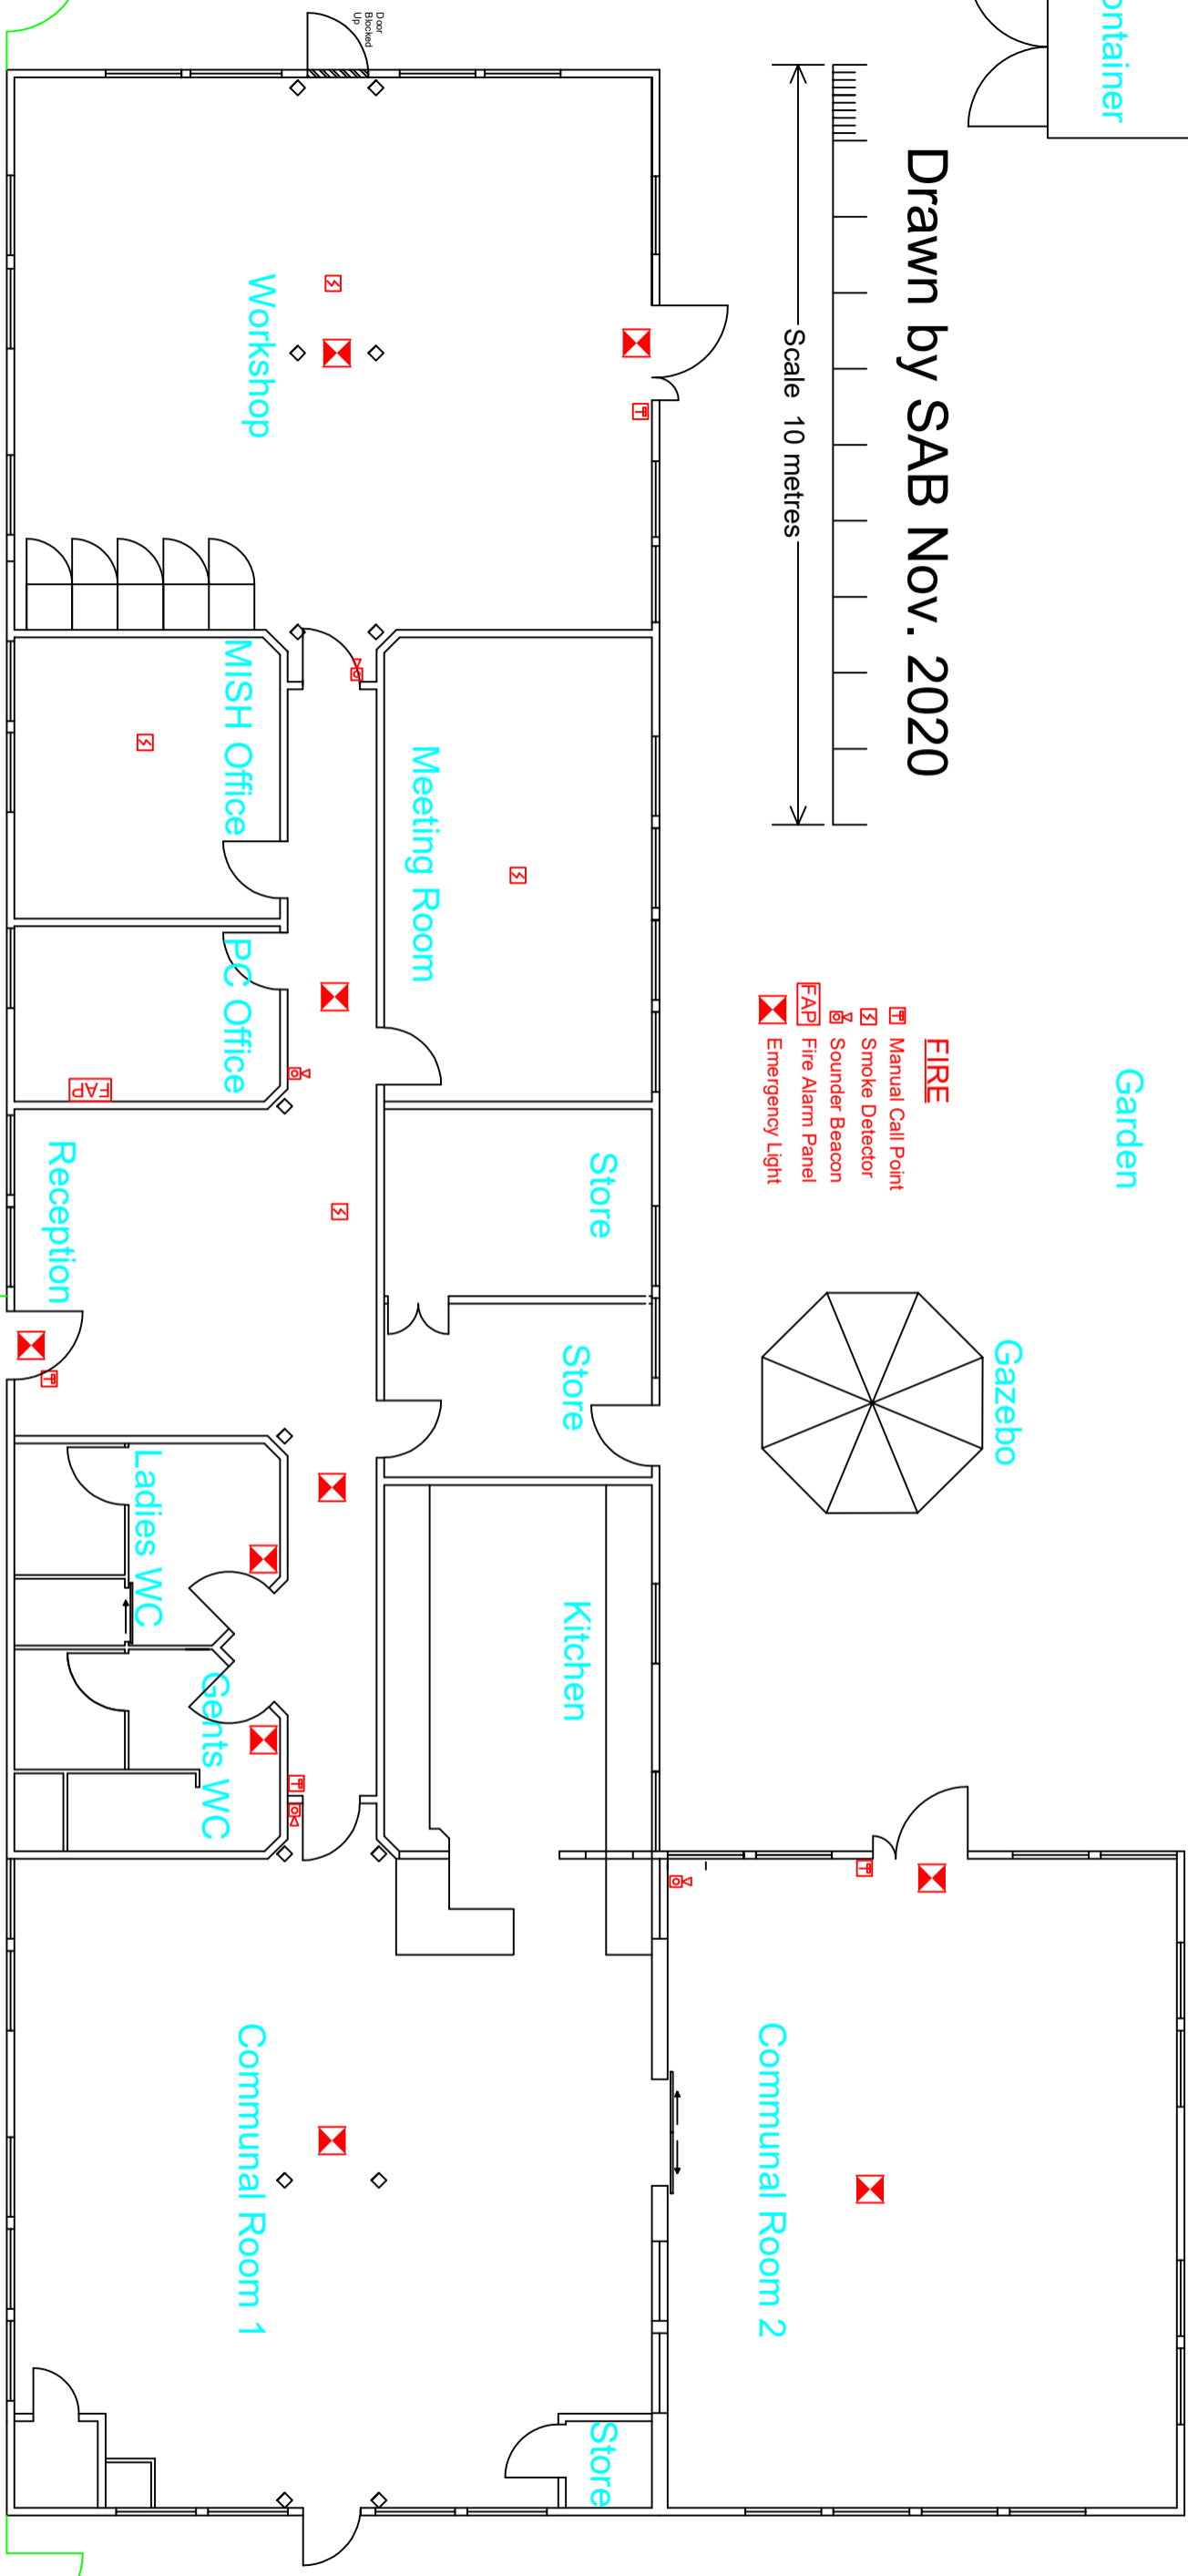

Container

Drawn by SAB Nov. 2020

- FIRE**
-  Manual Call Point
  -  Smoke Detector
  -  Sounder Beacon
  -  Fire Alarm Panel
  -  Emergency Light

Garden

Gazebo

Garden

Gate