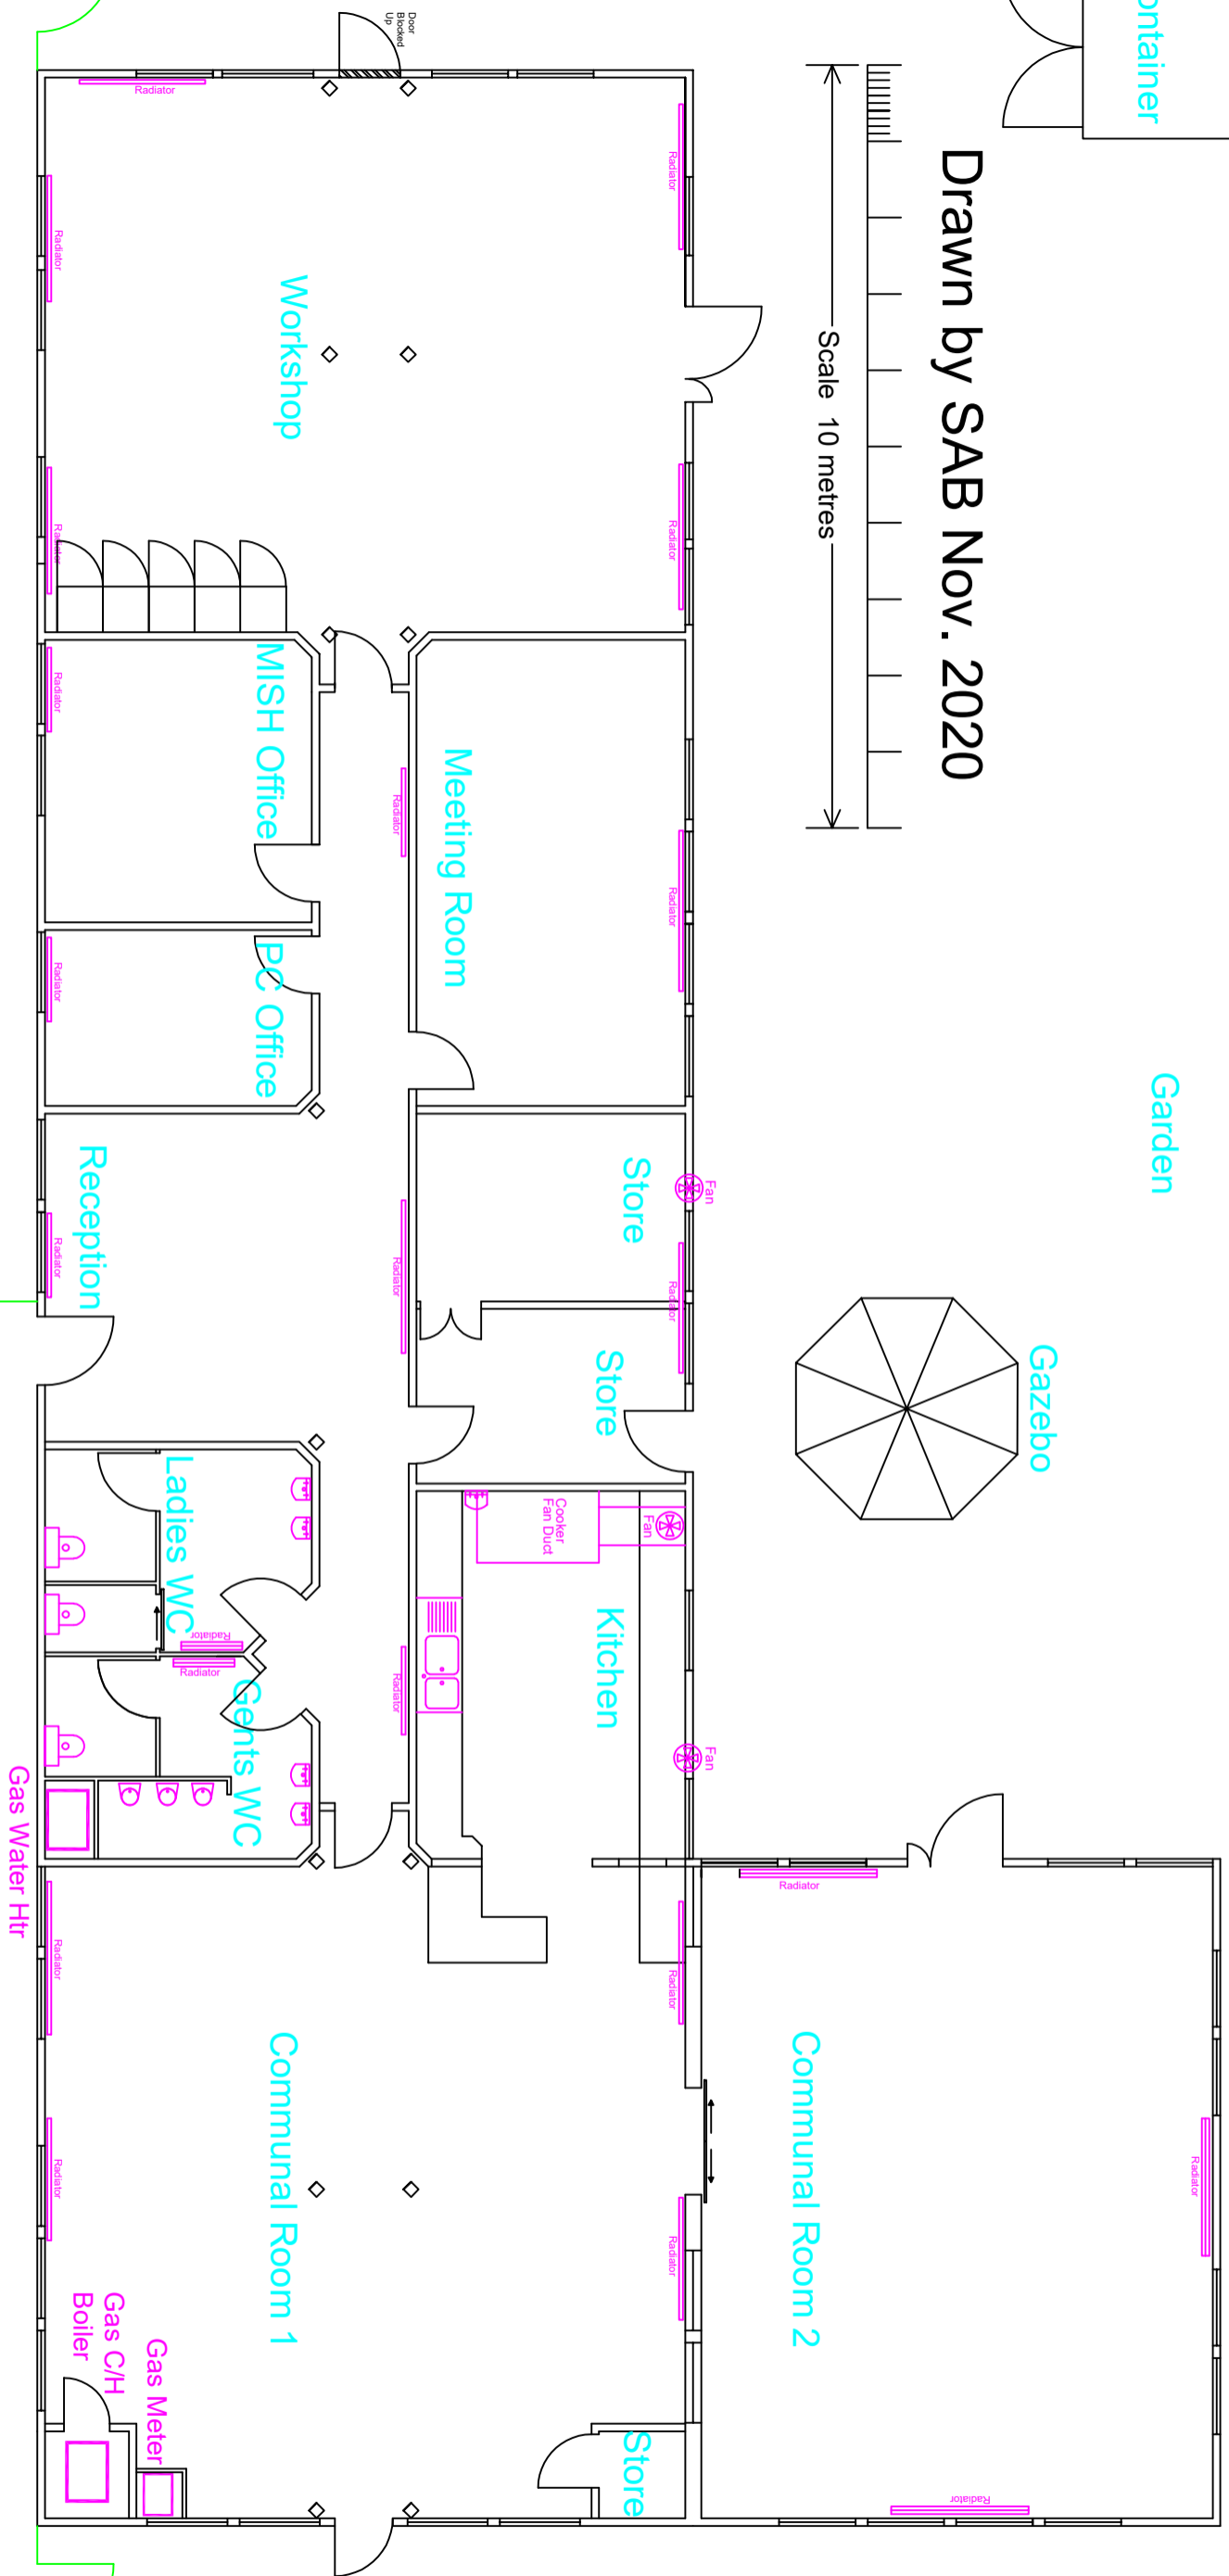

Container

Garden

Drawn by SAB Nov. 2020

Gazebo

Workshop

Meeting Room

MISH Office

PC Office

Reception

Store

Store

Kitchen

Ladies WC

Gents WC

Communal Room 2

Communal Room 1